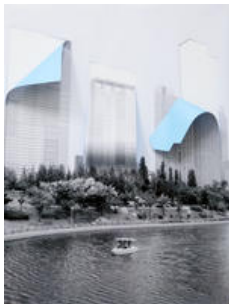

## EXHIBITION CHECKLIST

*SOMETIMES YOU SEE YOUR CITY DIFFERENTLY*, Feinberg Projects LTD., 66535, May 26, 2016 - July 09, 2016

ES/PH 307/1, **Eli Singalovski**  
*Wingate 21*, 2014  
Archival pigment print  
100 x 150 cm (39 3/8" x 59")